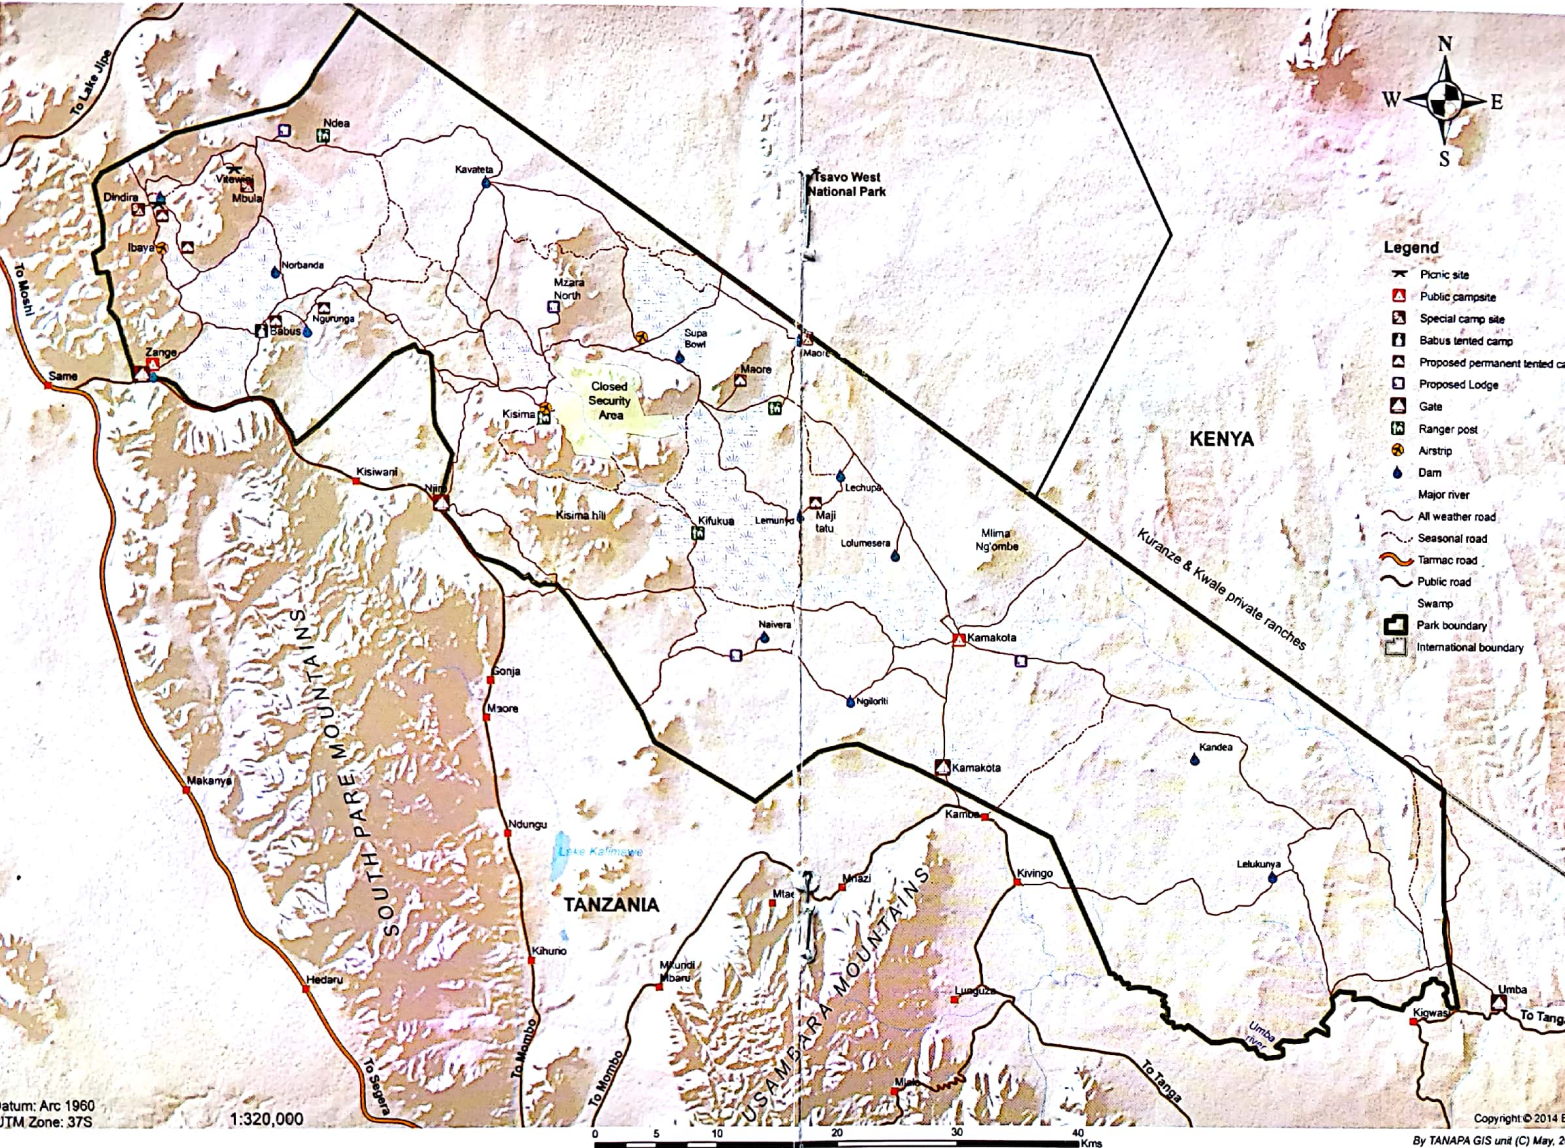

MKOMAZI NATIONAL PARK

Legend

- Picnic site
- Public campsite
- Special camp site
- Babus tented camp
- Proposed permanent tented camp
- Proposed Lodge
- Gate
- Ranger post
- Airstrip
- Dam
- Major river
- All weather road
- Seasonal road
- Tarmac road
- Public road
- Swamp
- Park boundary
- International boundary

Projection: Arc 1960
UTM Zone: 37S

1:320,000

0 5 10 20 30 40 Kms

Copyright © 2014 E
By TANAPA GIS unit (C) May, 2014